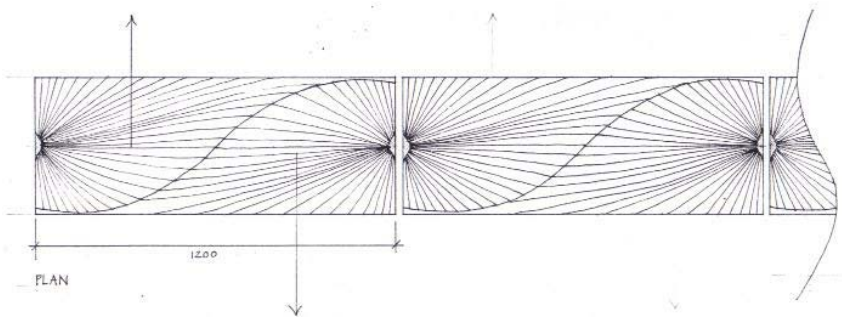

SEATING (OPTION B)
UPPER GROUND FLOOR
3 PACIFIC PLACE
HONG KONG

3 DIMENSIONAL VIEW
(NOT TO SCALE)

DESIGNED AND DRAWN BY
ALISON CROWTHER MARCA
DECEMBER 2005

SEATING (OPTION A)
 UPPER GROUND FLOOR
 3 PACIFIC PLACE
 HONG KONG

ELEVATIONS AND PLAN
 SCALE 1:10
 MEASUREMENTS IN MMS
 MATERIAL - SOLID
 UNSEASONED ENGLISH OAK

DESIGNED AND DRAWN
 BY ALISON CROWTHER MAKKA

FRONT ELEVATION

TOTAL LENGTH 6050

SIDE ELEVATION

PLAN

ONE SEAT

SEATING (OPTIONE)
UPPER GROUND FLOOR
3 PACIFIC PLACE
HONG KONG