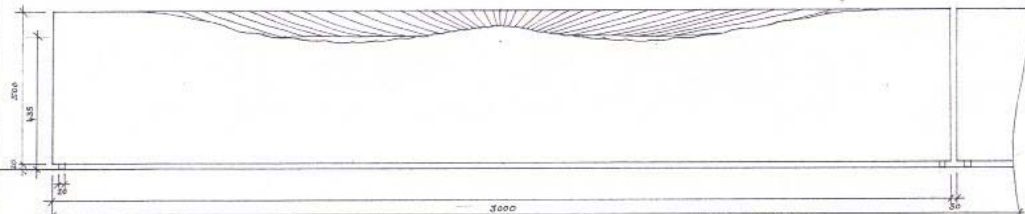

SEATING (OPTION B)
UPPER GROUND FLOOR
3 PACIFIC PLACE
HONG KONG

3 DIMENSIONAL VIEW
(NOT TO SCALE)

DESIGNED AND DRAWN BY
ALISON CROWTHER MARCA
DECEMBER 2005

SEATING (OPTION A)
 UPPER GROUND FLOOR
 3 PACIFIC PLACE
 HONG KONG

ELEVATIONS AND PLAN
 SCALE 1:10
 MEASUREMENTS IN MMS
 MATERIAL - SOLID
 UNSEASONED ENGLISH OAK

DESIGNED AND DRAWN
 BY ALISON CROWTHER MAKKA

FRONT ELEVATION

TOTAL LENGTH 6050

SIDE ELEVATION

PLAN

ONE SEAT

SEATING (OPTIONE)
UPPER GROUND FLOOR
3 PACIFIC PLACE
HONG KONG

ELEVATIONS AND PLAN
SCALE 1:10
MEASUREMENTS IN MMS
MATERIAL: SOLID
UNSEASONED ENGLISH OAK

DESIGNED AND DRAWN
BY ALISON CRONIN MARCA
DECEMBER 2005