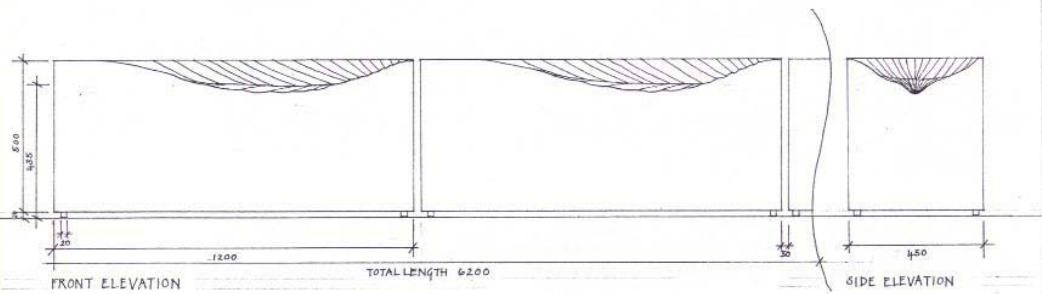

SEATING (OPTION B)
UPPER GROUND FLOOR
3 PACIFIC PLACE
HONG KONG

3 DIMENSIONAL VIEW
(NOT TO SCALE)

DESIGNED AND DRAWN BY
ALISON CROWTHER MARCA
DECEMBER 2005

SEATING (OPTION A)
 UPPER GROUND FLOOR
 3 PACIFIC PLACE
 HONG KONG

ELEVATIONS AND PLAN
 SCALE 1:10
 MEASUREMENTS IN MMS
 MATERIAL - SOLID
 UNSEASONED ENGLISH OAK

DESIGNED AND DRAWN
 BY ALISON CROWTHER MAKKA

FRONT ELEVATION

TOTAL LENGTH 6050

SIDE ELEVATION

PLAN

ONE SEAT

SEATING (OPTIONE)
UPPER GROUND FLOOR
3 PACIFIC PLACE
HONG KONG

ELEVATIONS AND PLAN
SCALE 1:10
MEASUREMENTS IN MMS
MATERIAL: SOLID
UNSEASONED ENGLISH OAK

DESIGNED AND DRAWN
BY ALISON CRONIN MARCA
DECEMBER 2005